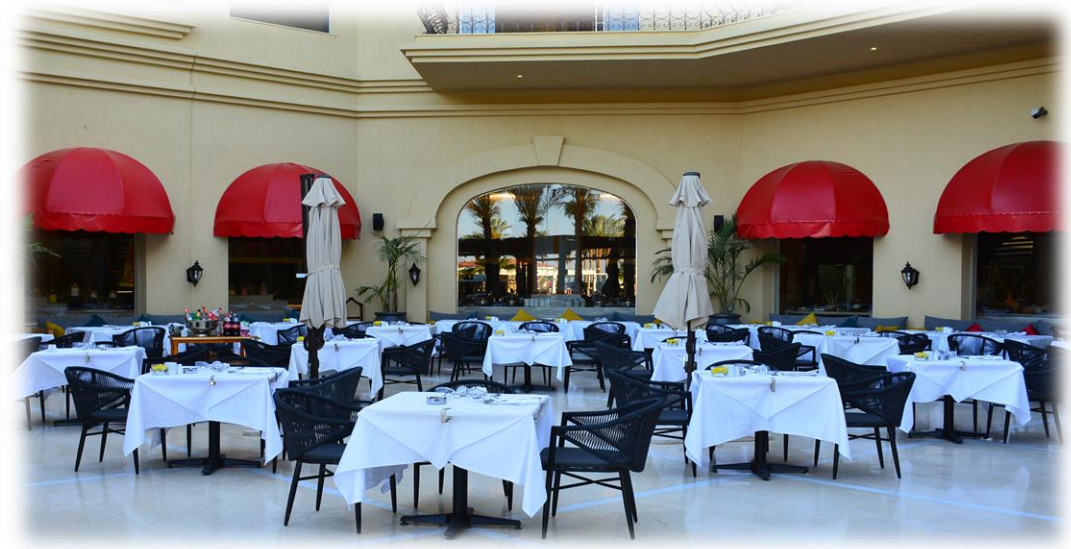

U L T R A A L L I N C L U S I V E C O N C E P T

The Palm (Main restaurant)	À la carte Restaurants (8)	Bars (9)
Ice Cream Corner and Patisserie	Snack Restaurant & Bars (3)	Fresh fruit juice service for breakfast at the main restaurant
Bakery Corner at the Beach Bar	Gozleme and Ayran area at the beach	High Tea Service with Pastries and Canapes
White Lounge with tea ceremony, cigar and wine service	Turkish Village Breakfast	Detox Bar
Bottled soft drinks at the Main Restaurant and all bars located inside.	All products used are original brands	Lovers Corner Tailored Beverages