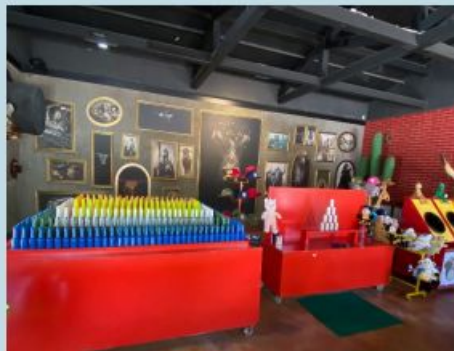

STREET GAMES

RING TOSS
BEAR'S FRUIT TOSS
CAN SMASH